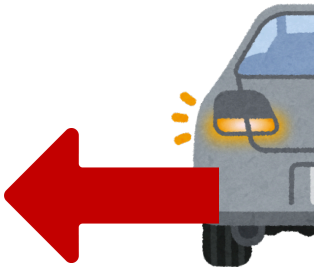

# Sneezing while driving

ACHOO!

**Sneezing can cause your eyes to close for up to 3 seconds. While driving at 70mph, you could travel up to 100 metres with your eyes closed!**

**Follow these steps if this happens to you**

**KEEP  
CALM**

Remain calm to  
avoid panicking

Keep both hands  
on the wheel

Gradually reduce  
your speed

Signal, pull over  
if safe to do so

Turn on  
hazard lights

Take a break,  
drink some water

Assess your  
condition