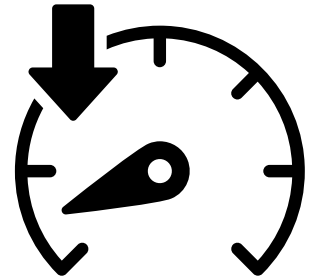

# Sneezing while driving

ACHOO!

**Sneezing can cause your eyes to close for up to 3 seconds. While driving at 70mph, you could travel up to 100 metres with your eyes closed!**

**Follow these steps if this happens to you**

**KEEP  
CALM**

Remain calm to  
avoid panicking

Keep both hands  
on the wheel

Gradually reduce  
your speed

Signal, pull over  
if safe to do so

Turn on  
hazard lights

Take a break,  
drink some water

Assess your  
condition